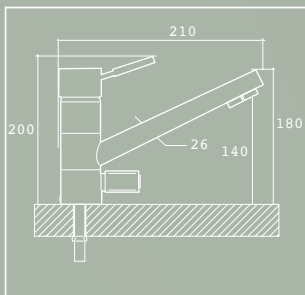

3 vías

CLOE

Ref.: 579402

Grifo 3 vías
3 way faucet

Acabado en acero cromado brillante
Shiny chrome steel finish