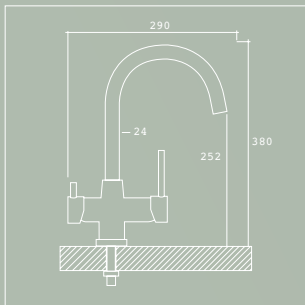

KNOW THE METALFREE TECHNOLOGY THAT ALLOWS YOU TO ENJOY WATER WITHOUT FLAVORS OR WASTE FROM THE TAP.

ELIT

ARES
METALFREE

4 vías

LANDER

Ref.: 902605

Grifo 4 vías
4 way faucet

Acabado en acero cromado brillante
Shiny chrome steel finish